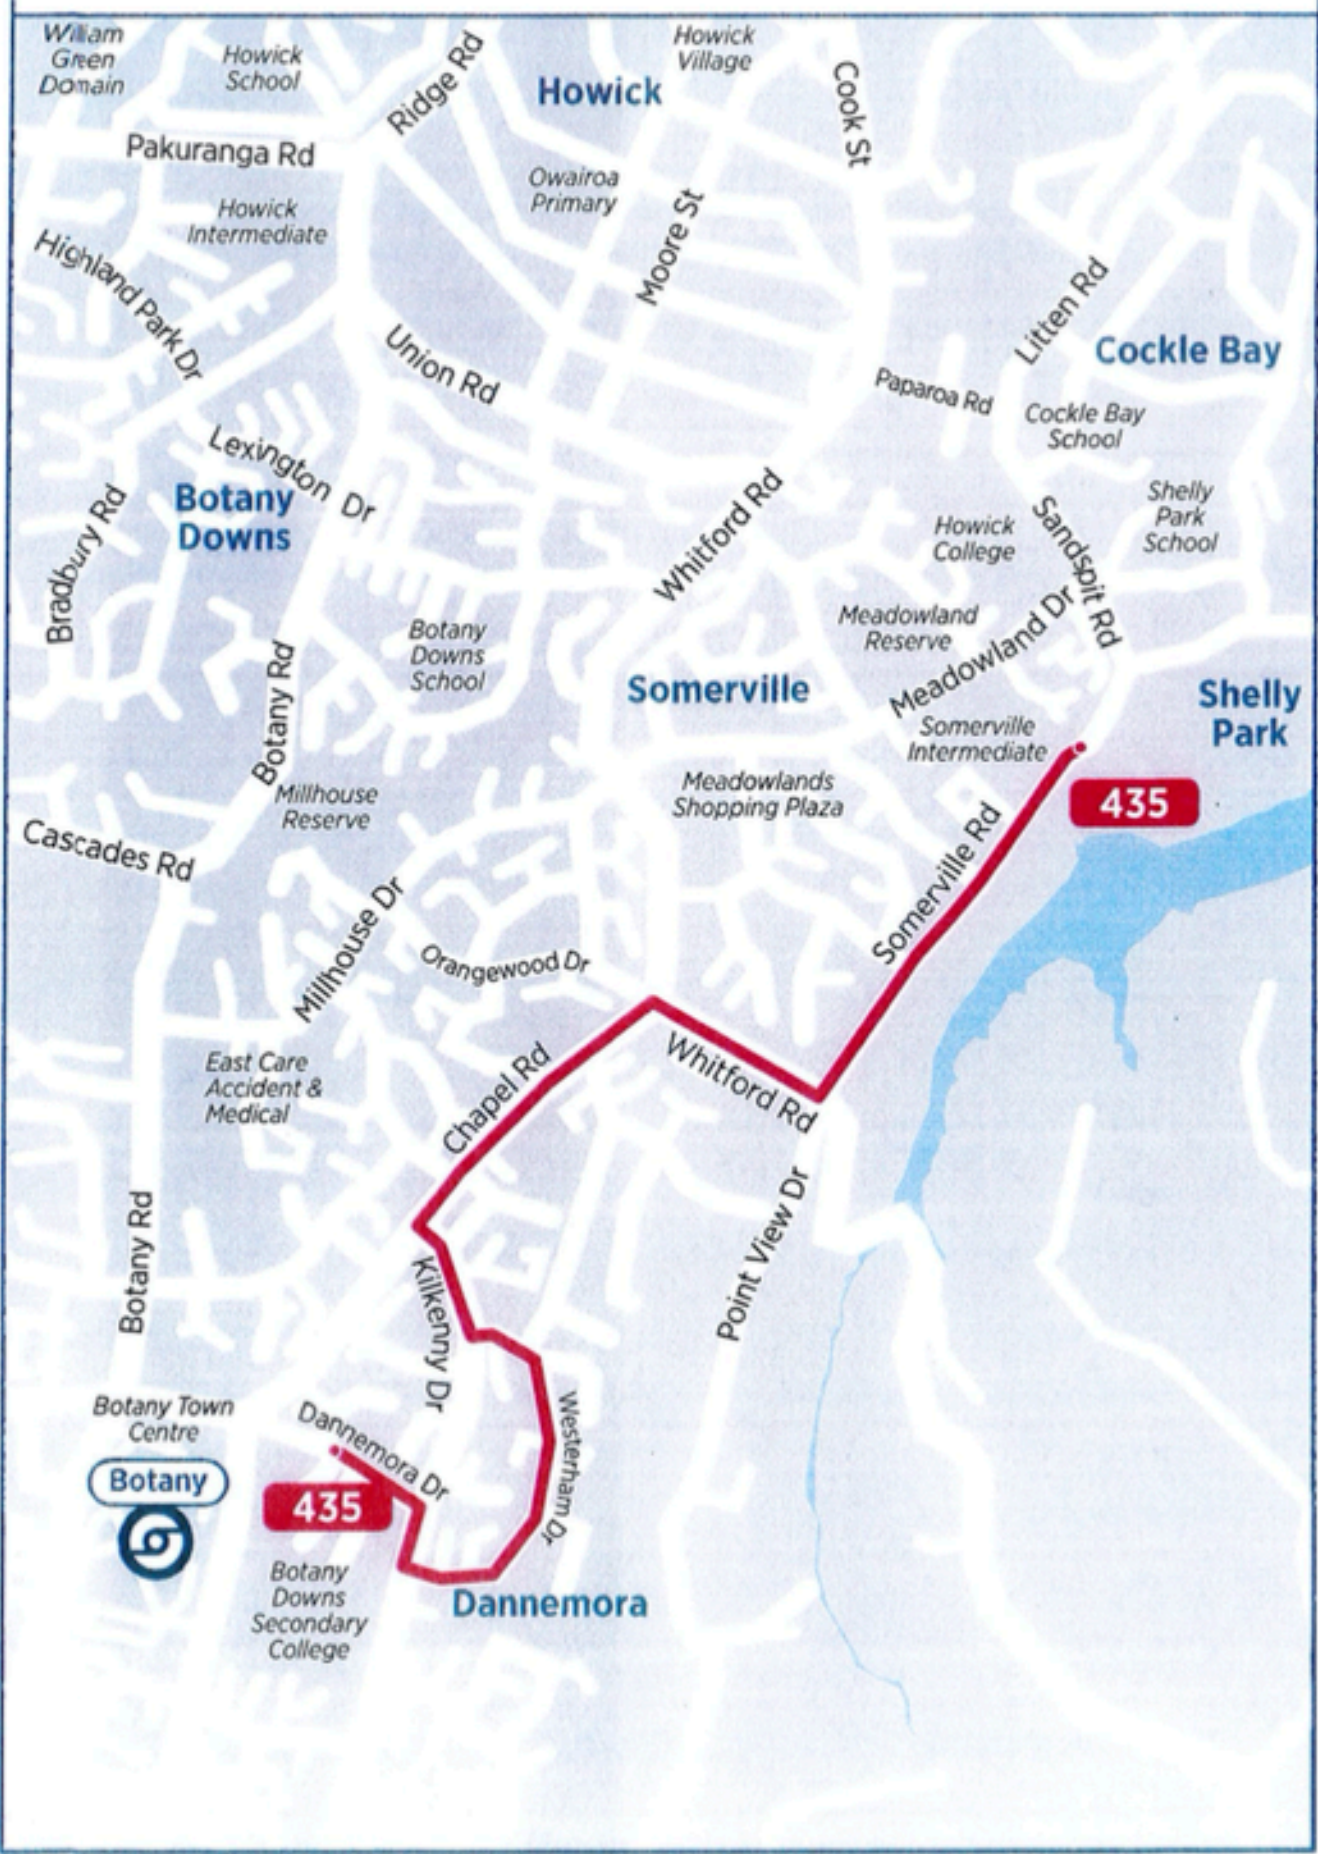

Northpark

SCHOOL BUS ROUTE 431 - BOTANY TO HOWICK COLLEGE & SOMERVILLE INTERMEDIATE

Redcastle

SCHOOL BUS ROUTE 433 - SOMERVILLE INTERMEDIATE TO REDCASTLE DR

Kilkenny

SCHOOL BUS ROUTE 434 - SOMERVILLE INTERMEDIATE TO DANNEMORA

Westerham

SCHOOL BUS ROUTE 435 – DANNEMORA TO SOMERVILLE INTERMEDIATE

Flat Bush

SCHOOL BUS ROUTE 436 - SOMERVILLE INTERMEDIATE TO FLAT BUSH