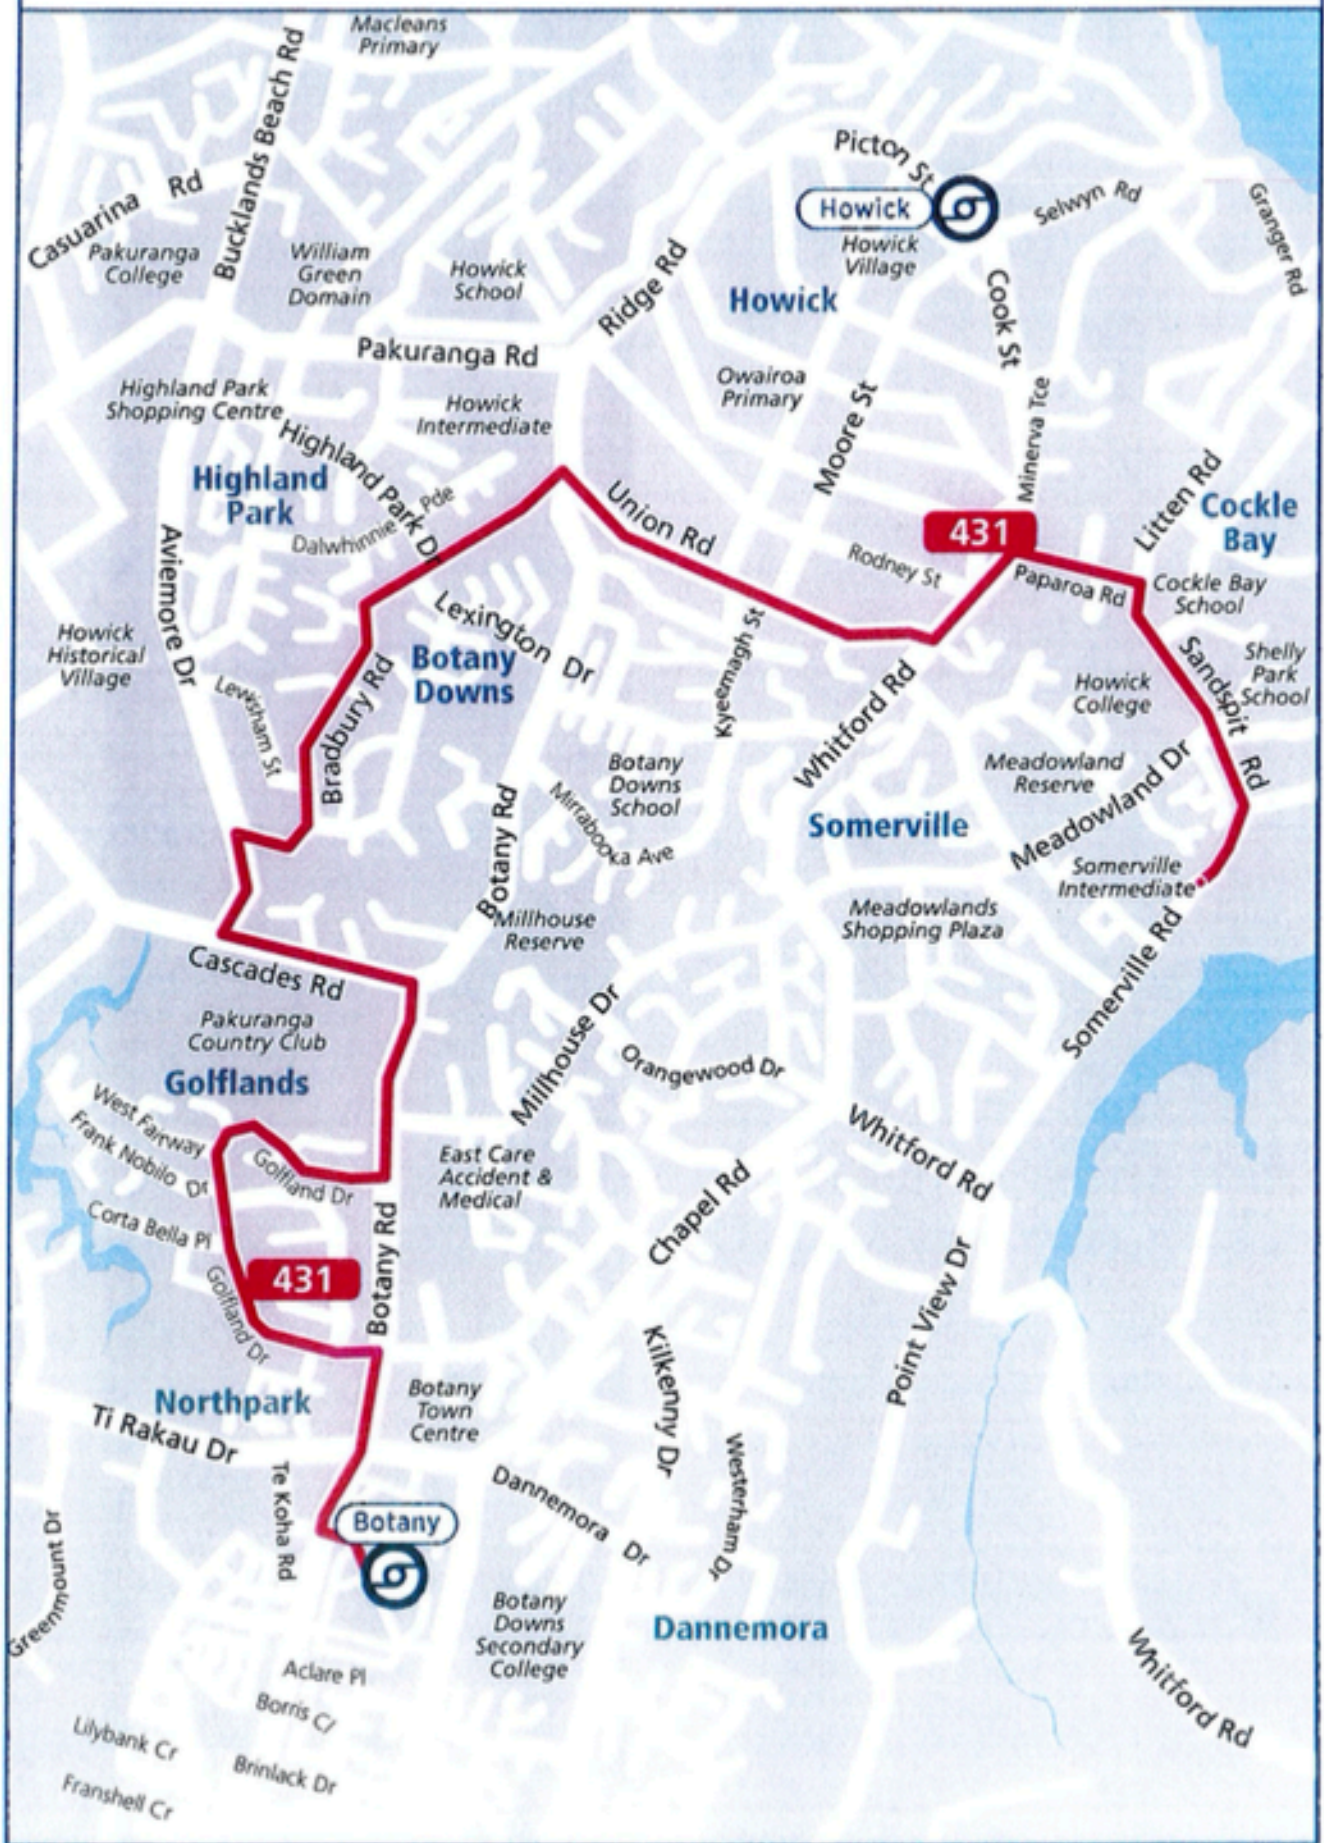

Northpark

SCHOOL BUS ROUTE 431 - BOTANY TO HOWICK COLLEGE & SOMERVILLE INTERMEDIATE

Redcastle

SCHOOL BUS ROUTE 433 - SOMERVILLE INTERMEDIATE TO REDCASTLE DR

Kilkenny

SCHOOL BUS ROUTE 434 - SOMERVILLE INTERMEDIATE TO DANNEMORA

Westerham

SCHOOL BUS ROUTE 435 – DANNEMORA TO SOMERVILLE INTERMEDIATE

Flat Bush

SCHOOL BUS ROUTE 436 - SOMERVILLE INTERMEDIATE TO FLAT BUSH