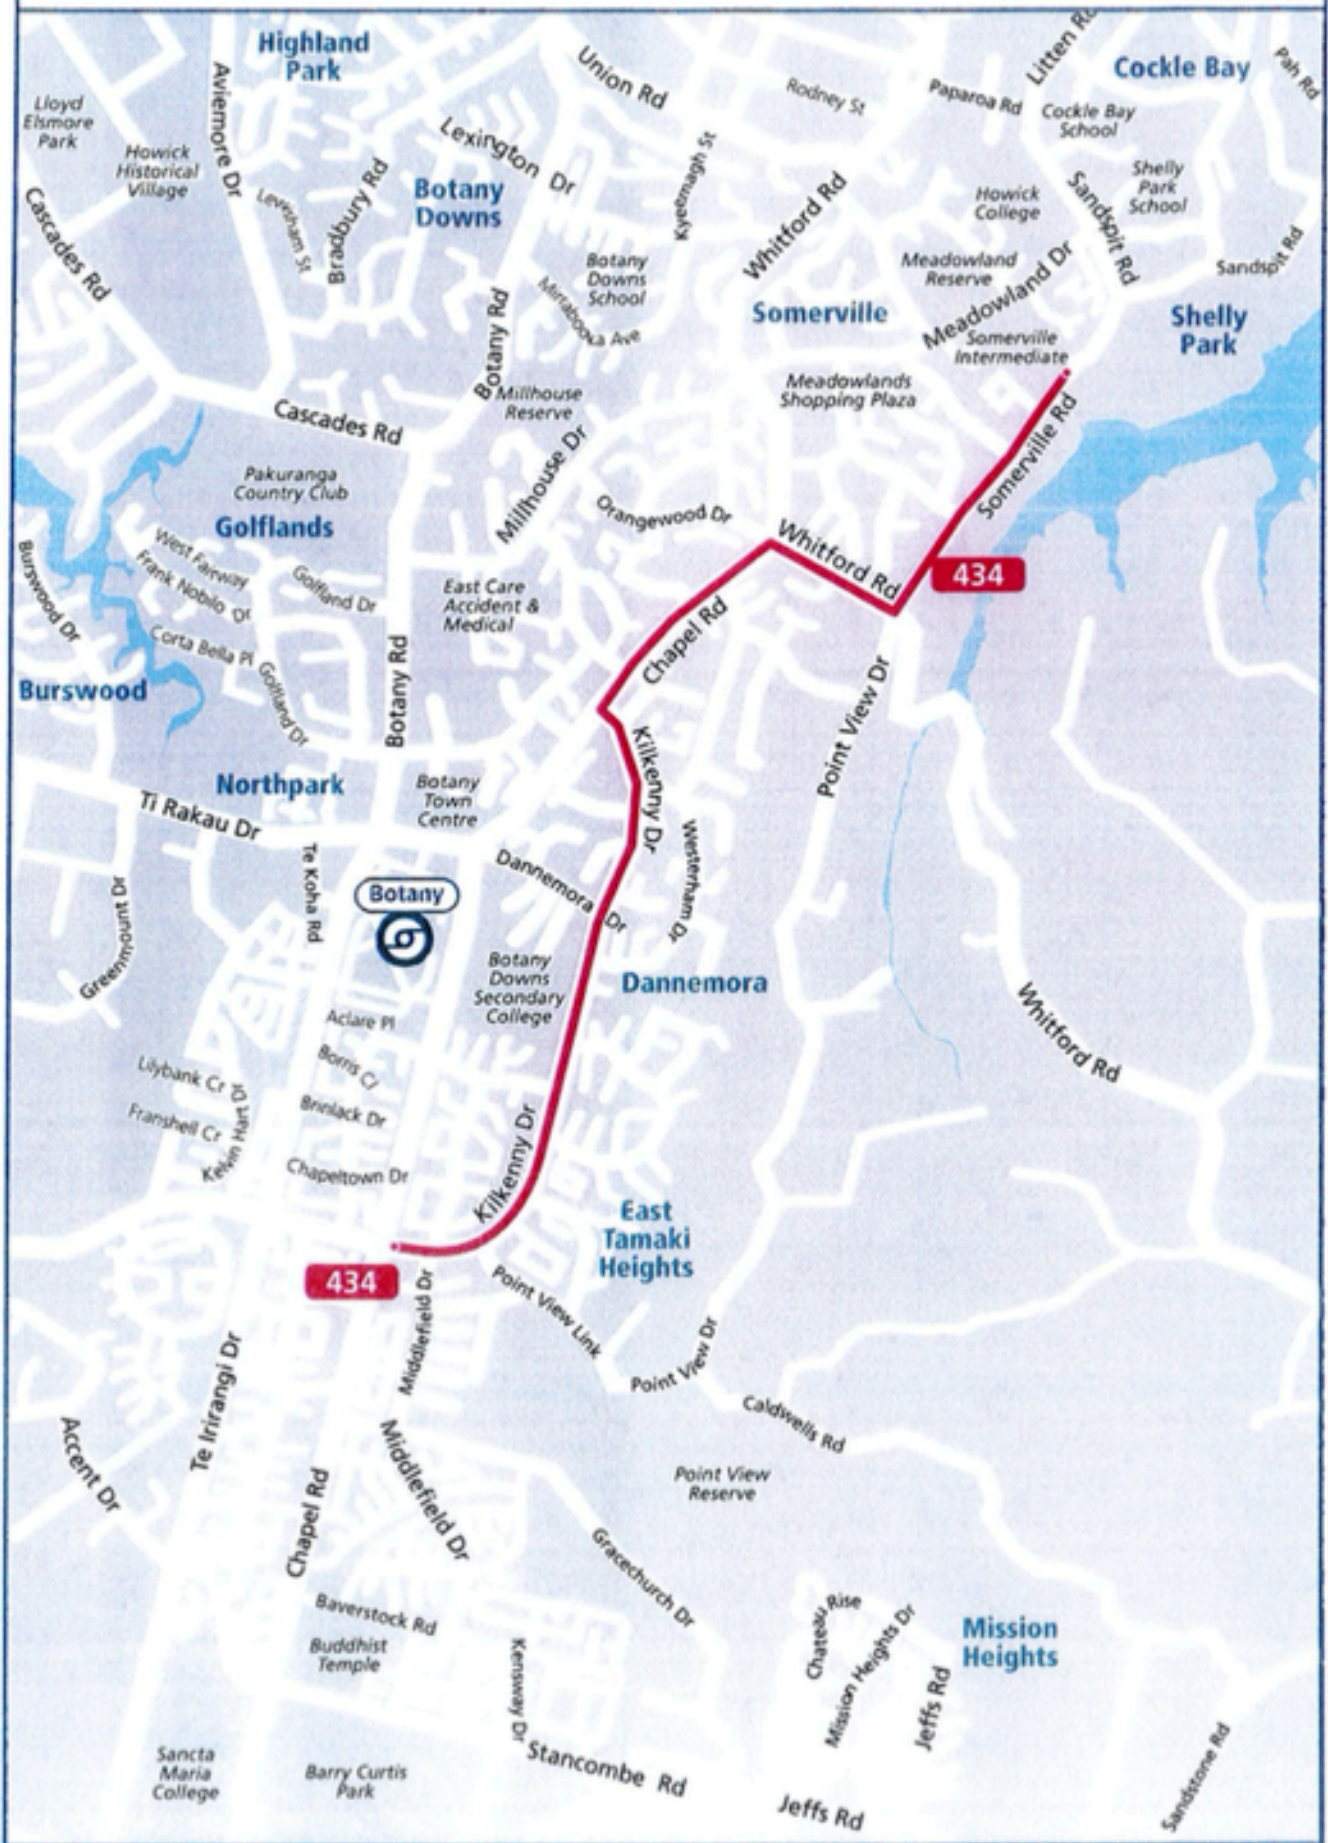

Northpark

SCHOOL BUS ROUTE 431 - BOTANY TO HOWICK COLLEGE & SOMERVILLE INTERMEDIATE

Redcastle

SCHOOL BUS ROUTE 433 - SOMERVILLE INTERMEDIATE TO REDCASTLE DR

Kilkenny

SCHOOL BUS ROUTE 434 - SOMERVILLE INTERMEDIATE TO DANNEMORA

Westerham

SCHOOL BUS ROUTE 435 – DANNEMORA TO SOMERVILLE INTERMEDIATE

Flat Bush

SCHOOL BUS ROUTE 436 - SOMERVILLE INTERMEDIATE TO FLAT BUSH